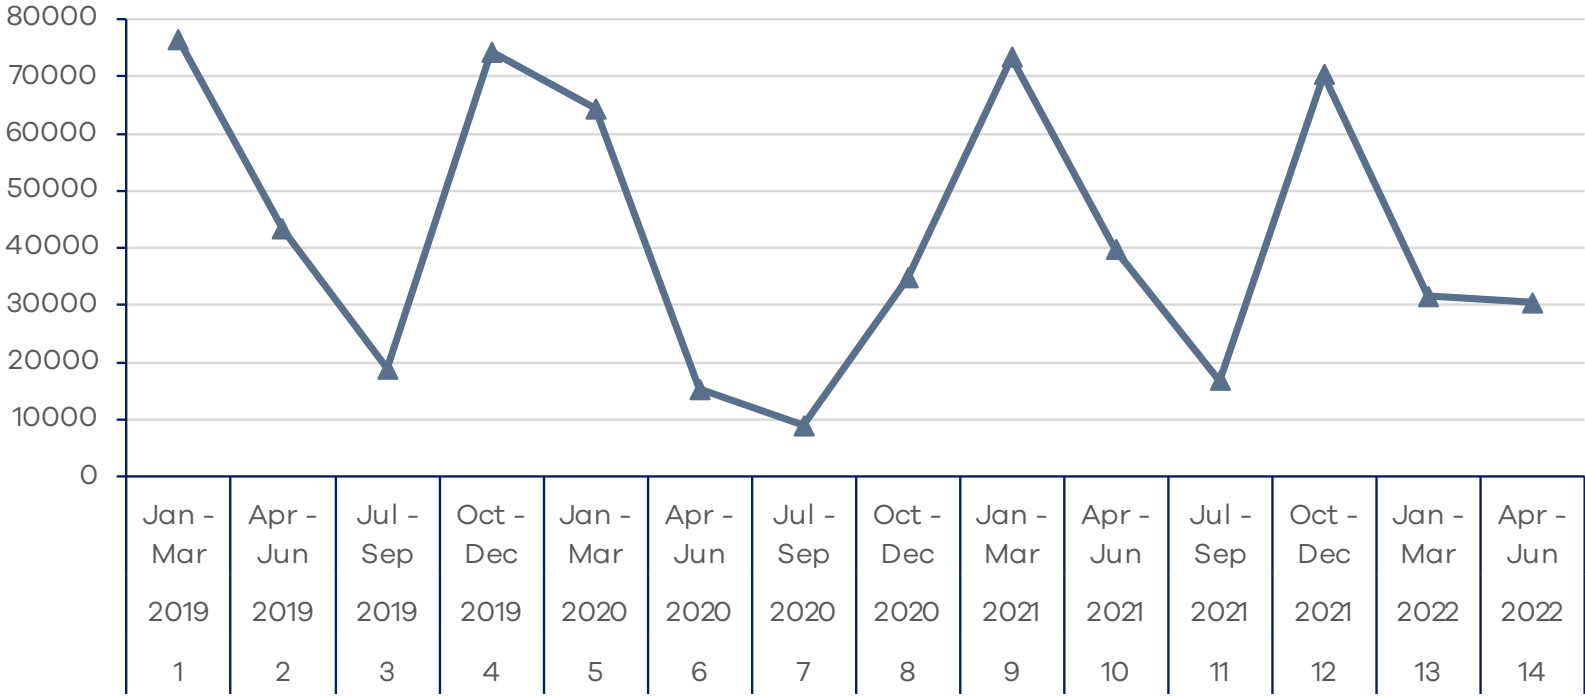

Catalyst Energy Consumption and Waste Production 2019-Present

Catalyst gas consumption (KWh) per quarter

Catalyst Energy Consumption and Waste Production 2019-Present

Catalyst electricity consumption (KWh) per quarter

Catalyst Energy Consumption and Waste Production 2019-Present

Catalyst waste production (Tonnes), per quarter