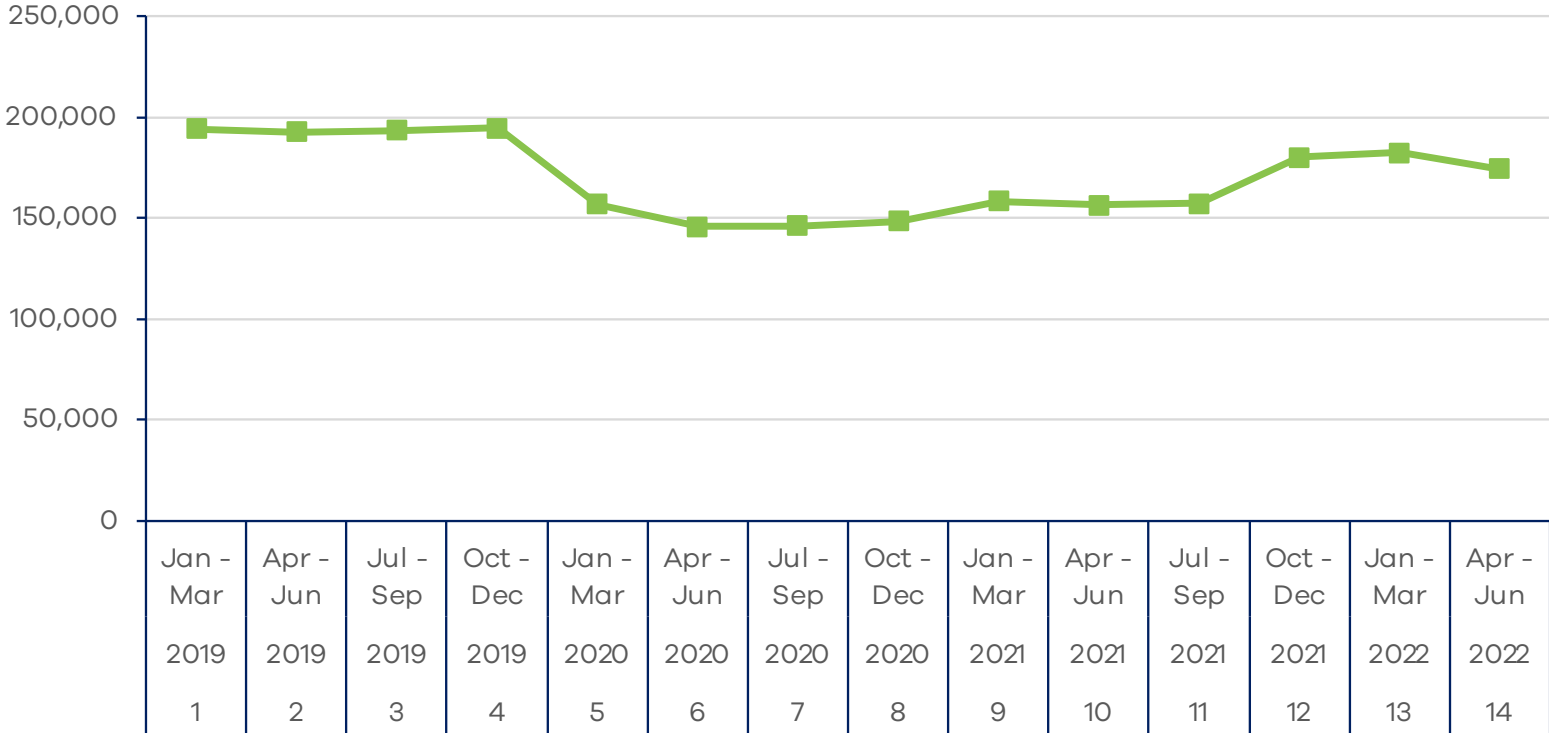

Catalyst Energy Consumption and Waste Production 2019-Present

Catalyst gas consumption (KWh) per quarter

Catalyst Energy Consumption and Waste Production 2019-Present

Catalyst electricity consumption (KWh) per quarter

Catalyst Energy Consumption and Waste Production 2019-Present

Catalyst waste production (Tonnes), per quarter